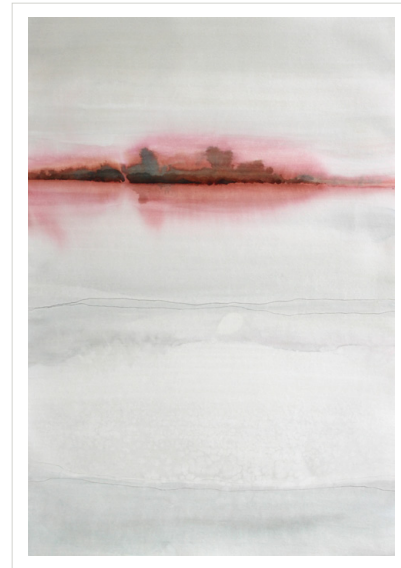

FLOW | Evoking the calming energy from the landscape

Title: Evening Blue

Title: Salt Pan

Limited Edition prints signed & numbered. Printed on cotton rag paper.
All artwork comes framed in oak or black.

Framed print sizes w x h

- A2 - 450 X 620mm
- A1 - 620 x 870mm
- A0 - 870 x 1200mm
- B0 - 1040 X 1440mm

FLOW

Title: Under Current

Title: Rose Gold

Title: Blush

Limited Edition prints signed & numbered. Printed on cotton rag paper.
All artwork comes framed in oak or black.

Framed print sizes w x h

A2 - 450 X 620mm
A1 - 620 x 870mm
A0 - 870 x 1200mm
B0 - 1040 X 1440mm

Optional oversized framing solutions

FLOW

Title: Gold Dust

Title: Blue Wave

Limited Edition prints signed & numbered.
Printed on cotton rag paper.
All artwork comes framed in oak or black.