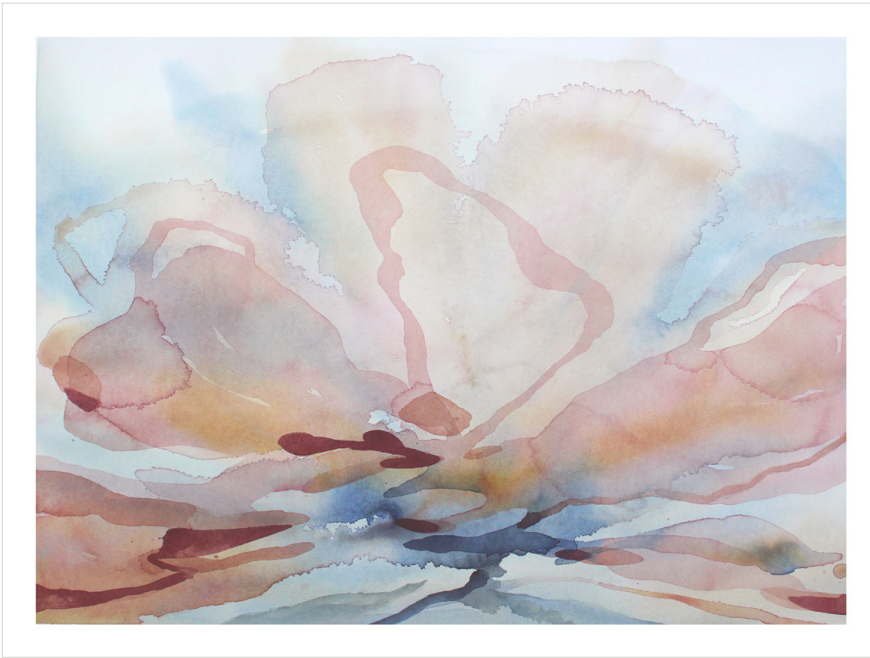

BOTANIC

Title: Bloom

Limited Edition prints signed & numbered. Printed on cotton rag paper. All artwork comes framed in oak or black.

Framed print sizes h x w

A2 - 450 X 620mm
A1 - 620 x 870mm
A0 - 870 x 1200mm
B0 - 1040 X 1440mm