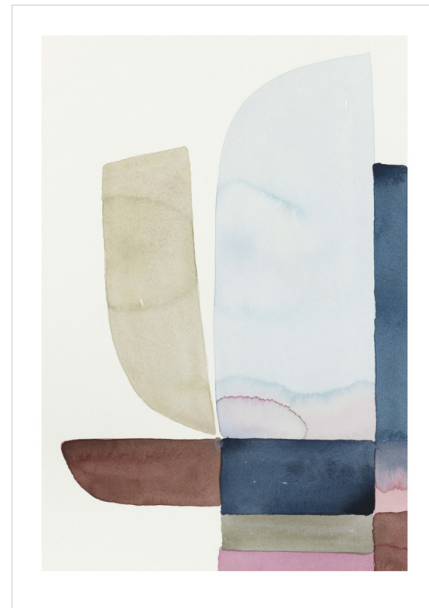

COLOURFIELDS

Title: Cantilever

Limited Edition prints signed & numbered.
Printed on Ivory matte paper.
All artwork comes framed in oak or black

Framed print sizes w x h

A2 - 450 X 620mm

A1 - 620 x 870mm