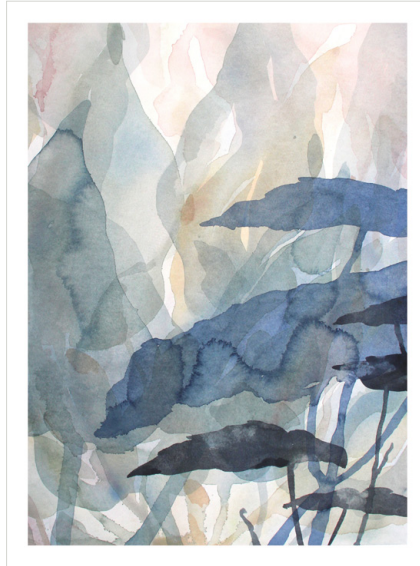

Title: Cascade

Limited Edition prints signed & numbered. Printed on cotton rag paper.
All artwork comes framed in oak or black.

Framed print sizes w x h

A2 - 450 X 620mm
A1 - 620 x 870mm
A0 - 870 x 1200mm
B0 - 1040 X 1440mm