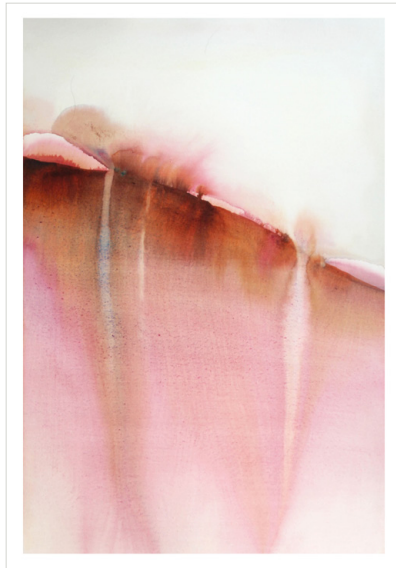

FLOW | Evoking the calming energy from the landscape

Title: Evening Blue

Title: Salt Pan

Limited Edition prints signed & numbered. Printed on cotton rag paper.
All artwork comes framed in oak or black.

Framed print sizes w x h

- A2 - 450 X 620mm
- A1 - 620 x 870mm
- A0 - 870 x 1200mm
- B0 - 1040 X 1440mm

FLOW

Title: Under Current

Title: Rose Gold

Title: Blush

Limited Edition prints signed & numbered. Printed on cotton rag paper.
All artwork comes framed in oak or black.