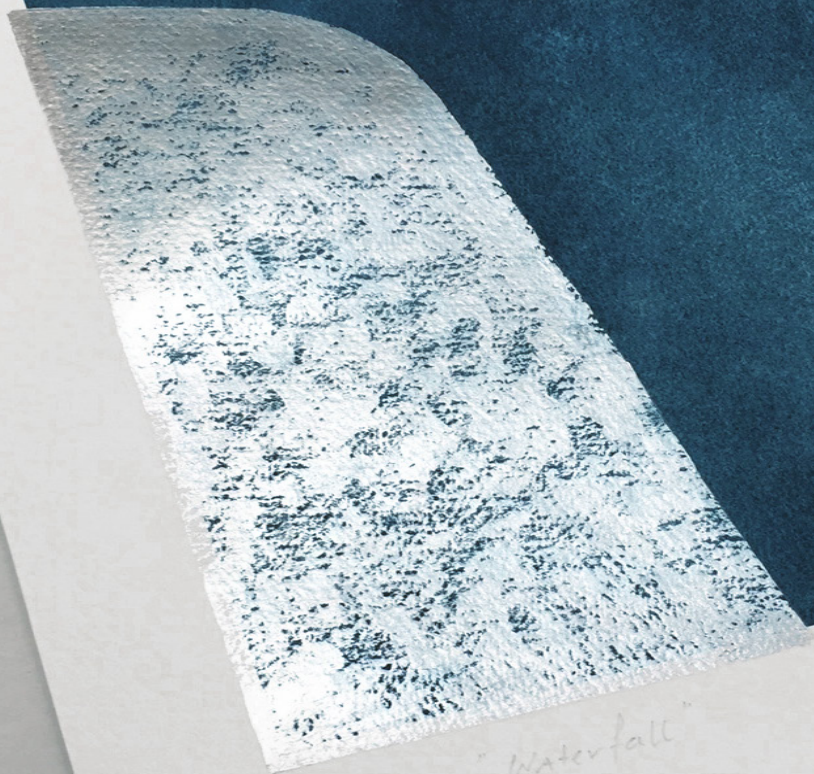

1/25

Waterfall

METALLIC

Title: Waterfall - Silver

Title: Desert - Bronze

Title: Coastal - Silver

Limited Edition prints signed & numbered. Printed on cotton rag paper.
All artwork comes framed in oak or black.