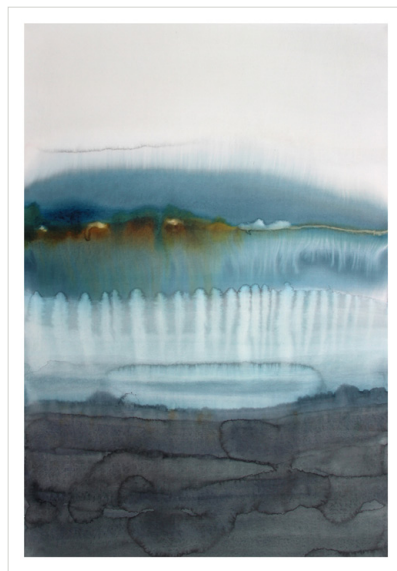

FLOW | Evoking the calming energy from the landscape

Title: Evening Blue

Title: Salt Pan

Limited Edition prints signed & numbered. Printed on cotton rag paper.
All artwork comes framed in oak or black.

Framed print sizes w x h