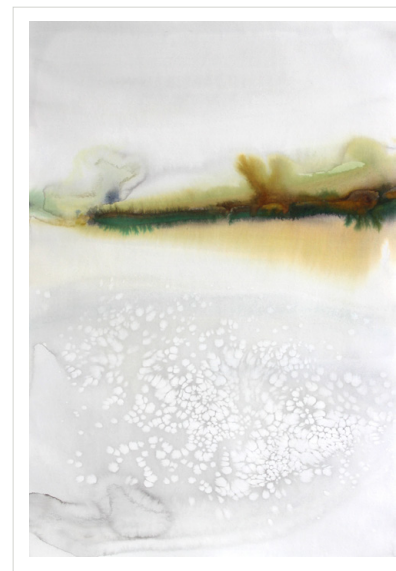

FLOW | Evoking the calming energy from the landscape

Title: Evening Blue

Title: Salt Pan

Limited Edition prints signed & numbered. Printed on cotton rag paper.
All artwork comes framed in oak or black.

Framed print sizes w x h

- A2 - 450 X 620mm
- A1 - 620 x 870mm
- A0 - 870 x 1200mm
- B0 - 1040 X 1440mm

FLOW

Title: Under Current

Title: Rose Gold

Title: Blush

Limited Edition prints signed & numbered. Printed on cotton rag paper.
All artwork comes framed in oak or black.

Framed print sizes w x h

A2 - 450 X 620mm
A1 - 620 x 870mm
A0 - 870 x 1200mm
B0 - 1040 X 1440mm

Optional oversized framing solutions

FLOW

Title: Gold Dust

Title: Blue Wave

Limited Edition prints signed & numbered.
Printed on cotton rag paper.
All artwork comes framed in oak or black.