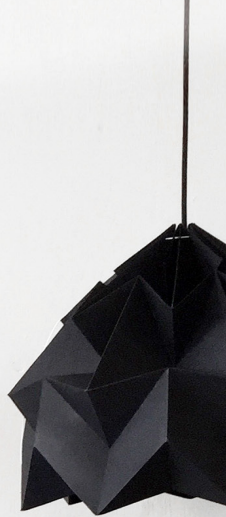

FLOW | Evoking the calming energy from the landscape

Title: Evening Blue

Title: Salt Pan

Limited Edition prints signed & numbered. Printed on cotton rag paper.
All artwork comes framed in oak or black.

Framed print sizes w x h