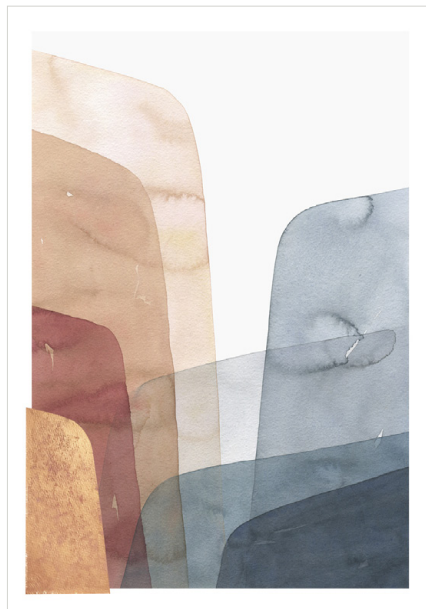

Title: Desert - Bronze