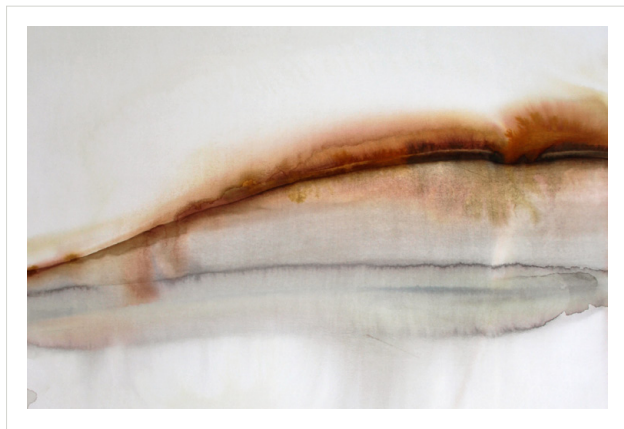

FLOW | Evoking the calming energy from the landscape

Title: Evening Blue

Title: Salt Pan

Limited Edition prints signed & numbered. Printed on cotton rag paper.
All artwork comes framed in oak or black.

Framed print sizes w x h

- A2 - 450 X 620mm
- A1 - 620 x 870mm
- A0 - 870 x 1200mm
- B0 - 1040 X 1440mm

FLOW

Title: Under Current

Title: Rose Gold

Title: Blush

Limited Edition prints signed & numbered. Printed on cotton rag paper.
All artwork comes framed in oak or black.

Framed print sizes w x h

A2 - 450 X 620mm
A1 - 620 x 870mm
A0 - 870 x 1200mm
B0 - 1040 X 1440mm

Optional oversized framing solutions

FLOW

Title: Gold Dust

Title: Blue Wave

Limited Edition prints signed & numbered.
Printed on cotton rag paper.
All artwork comes framed in oak or black.