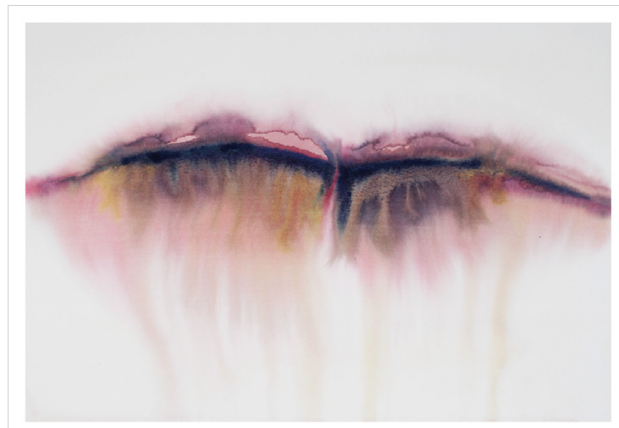

Title: Heather